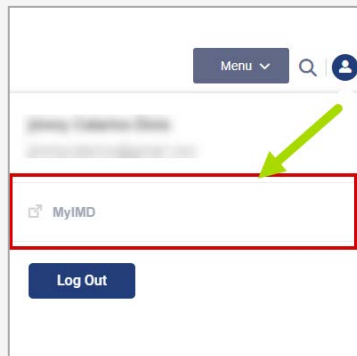

## Walkthrough

1

When logged in your *MyIMD* account, click on your profile icon

2

Click on the **MyIMD** link

3

Click on your profile icon, then click on **Account settings**

4

Enter your new login email and click  
**Check availability**