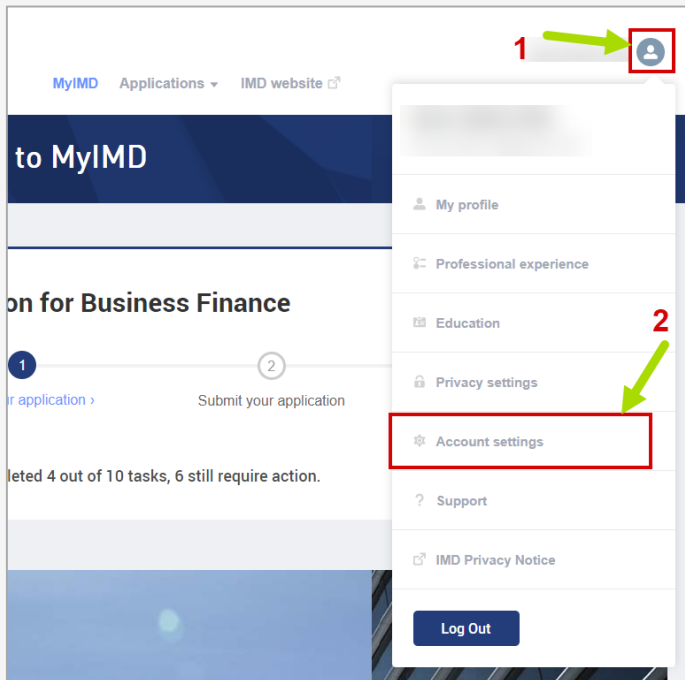

# Change the login email for your *MyIMD* account

## Walkthrough

1

When logged in your *MyIMD* account, click on your profile icon

2

Click on the **MyIMD** link

3

Click on your profile icon, then click on **Account settings**

4

Enter your new login email and click  
**Check availability**