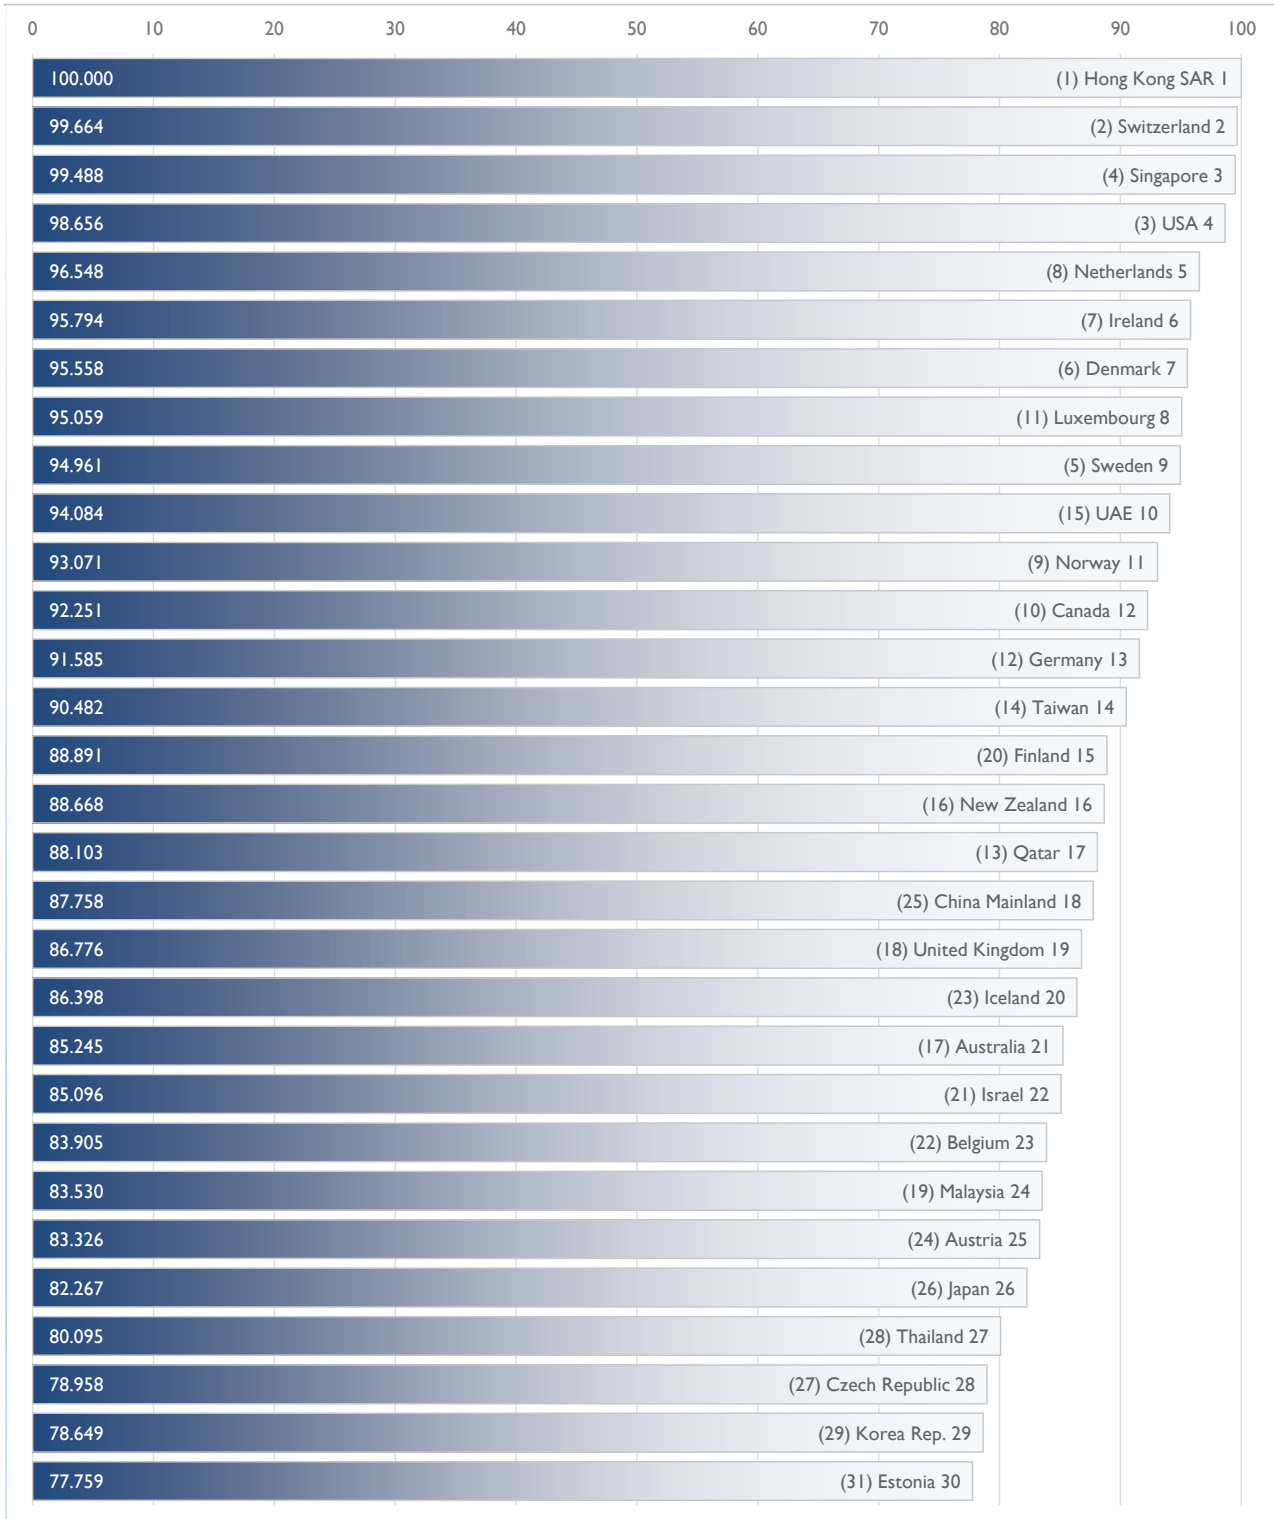

## COMPETITIVENESS RANKING (Ranks 1 - 30)

(2016 rankings are in parentheses)

**COMPETITIVENESS RANKING (Ranks 31 - 63)**

The IMD World Competitiveness Ranking presents the 2017 overall ranking for the 63 economies covered by the WCY. The economies are ranked from the most to the least competitive and the results from the previous year's ranking (2016) are shown in brackets. The Scores shown to the left are actually indices (0 to 100) generated for the unique purpose of constructing charts and graphics.