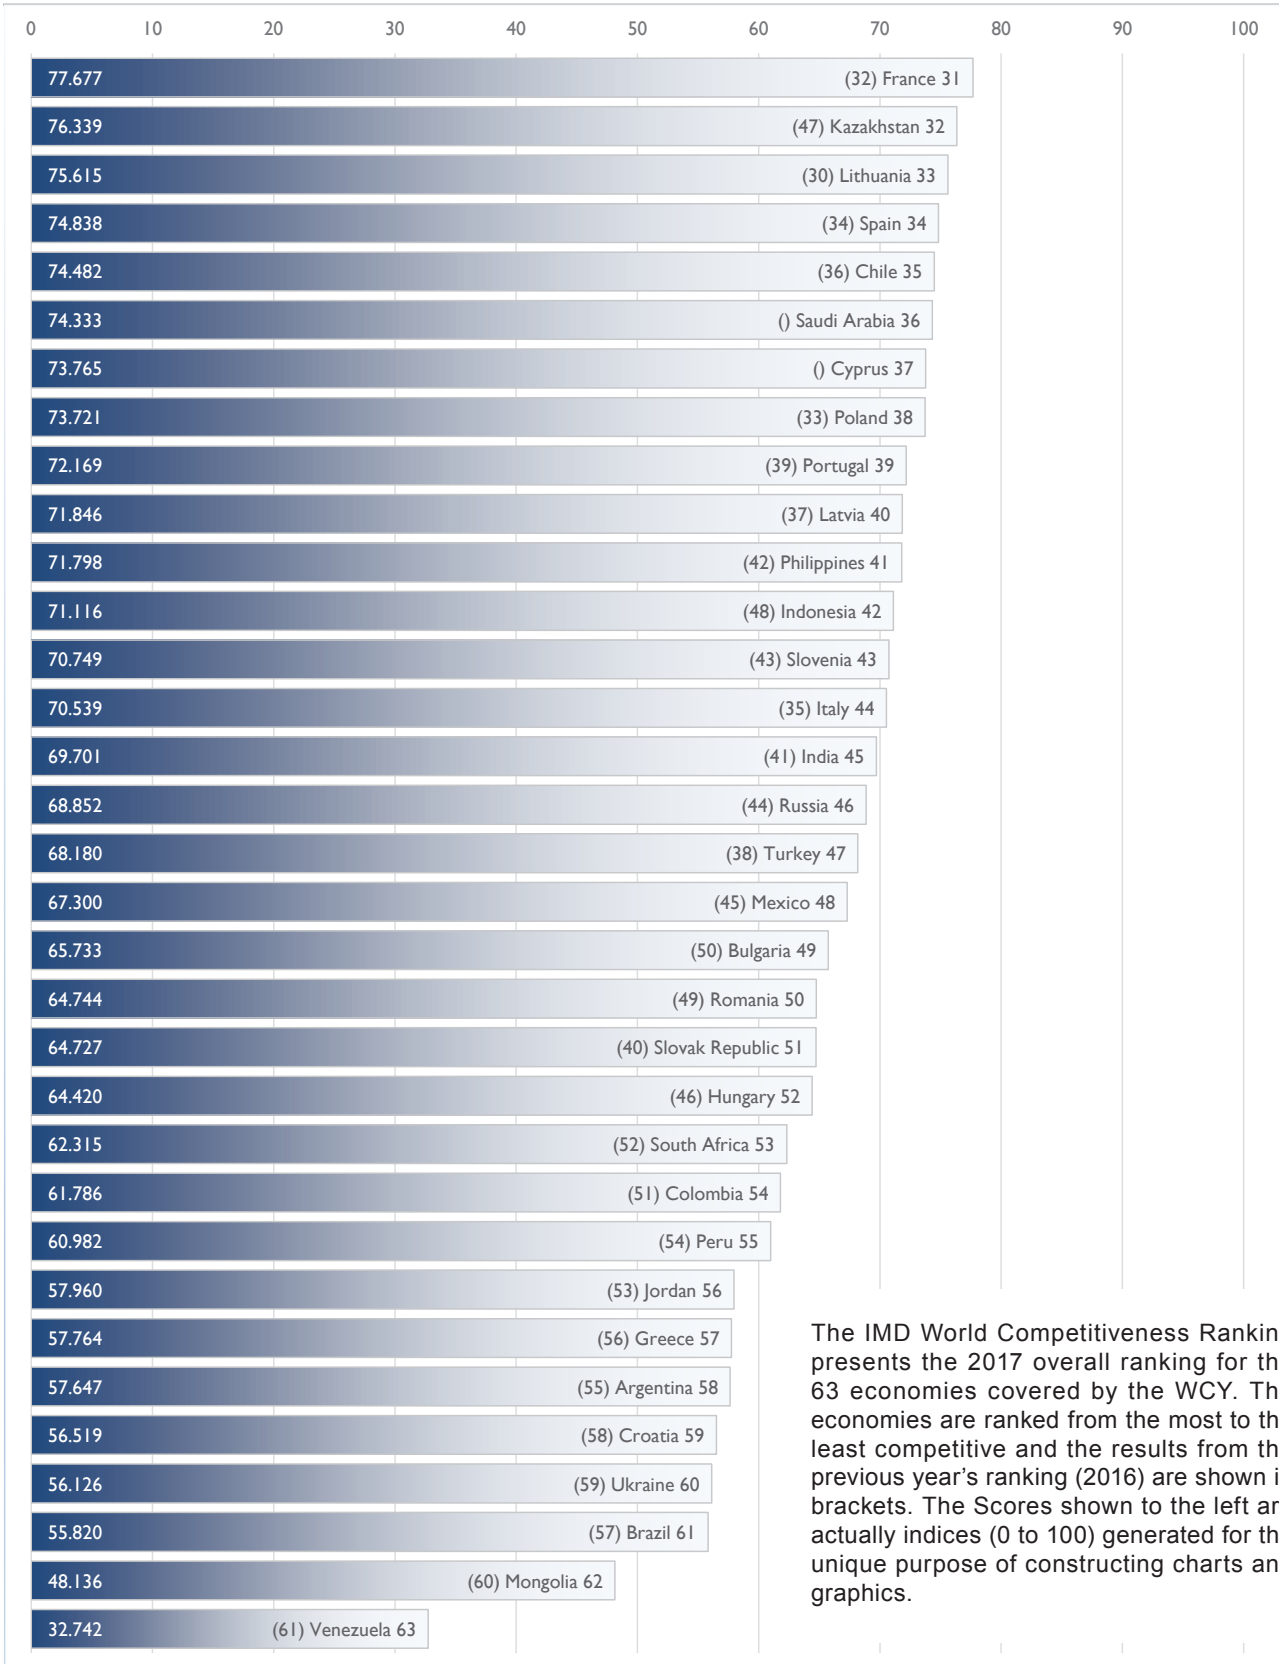

# The 2017 IMD World Competitiveness Ranking

## COMPETITIVENESS RANKING (Ranks 1 - 30)

(2016 rankings are in parentheses)

**COMPETITIVENESS RANKING (Ranks 31 - 63)**

The IMD World Competitiveness Ranking presents the 2017 overall ranking for the 63 economies covered by the WCY. The economies are ranked from the most to the least competitive and the results from the previous year's ranking (2016) are shown in brackets. The Scores shown to the left are actually indices (0 to 100) generated for the unique purpose of constructing charts and graphics.

(2016 rankings are in parentheses)