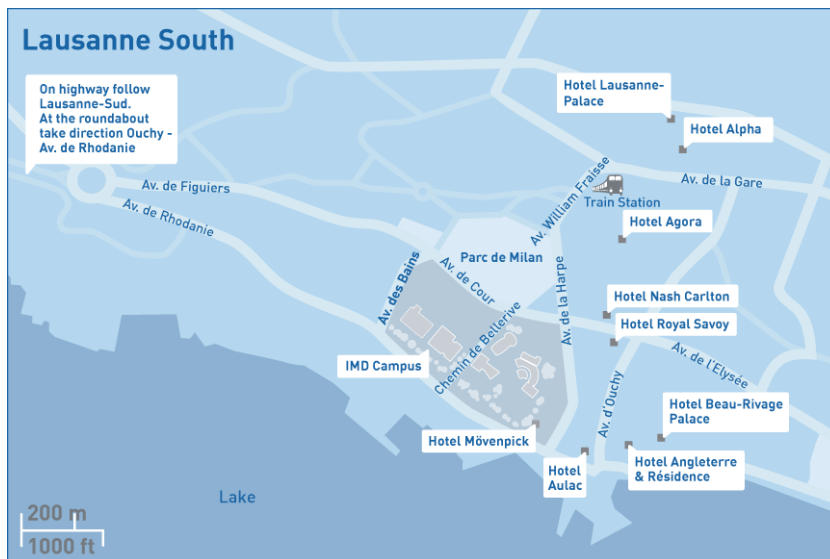

GETTING TO LAUSANNE | BY CAR

By car

From Zurich (231 km), Bern (126 km) and Geneva Airport (61 km)

- Take highway A1, direction Lausanne.
- On the highway, follow Lausanne-Sud.

From Basel Airport (200 km)

- Take highway A2, direction Gotthard, Luzern, Bern
- At exit 45, head to A1, direction Lausanne
- On highway follow Lausanne-Sud.

In Lausanne

- At the end of the highway is a roundabout where you should drive towards 'Ouchy- Av. de Rhodanie'. Continue for 1km on Avenue de Rhodanie and you will see IMD on your left and an open parking lot on your right.
- You can park your car here for CHF 10 per day. If you prefer covered parking, the navigation parking lot is 40m further down the road, directly opposite the Mövenpick Hotel. The fee is about CHF 15 per day.