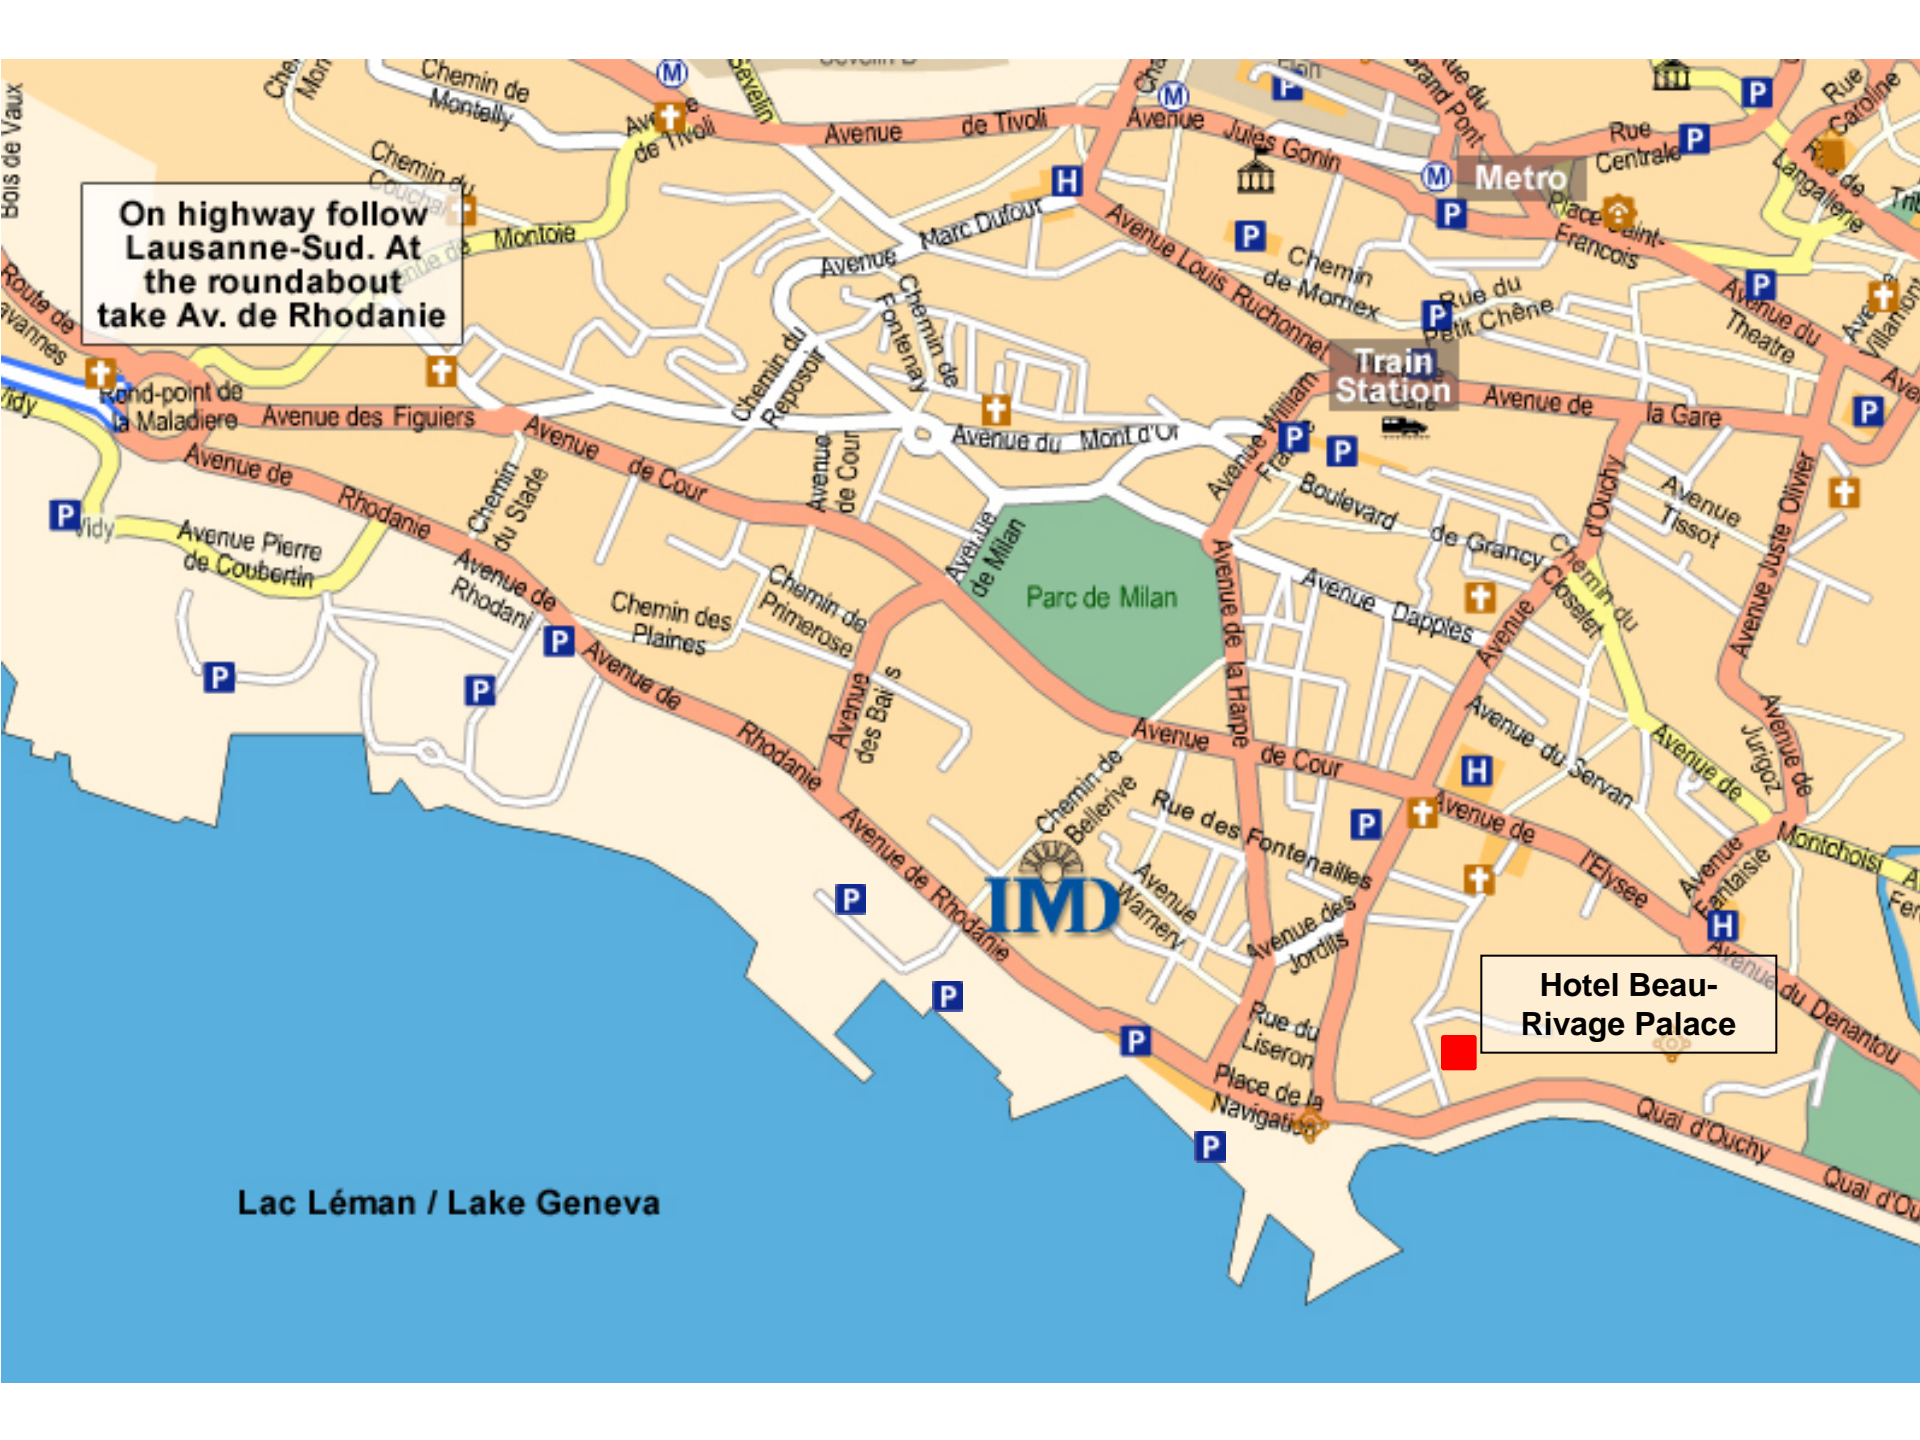

On highway follow
Lausanne-Sud. At
the roundabout
take Av. de Rhodanie

Hotel Beau-
Rivage Palace

Lac Léman / Lake Geneva